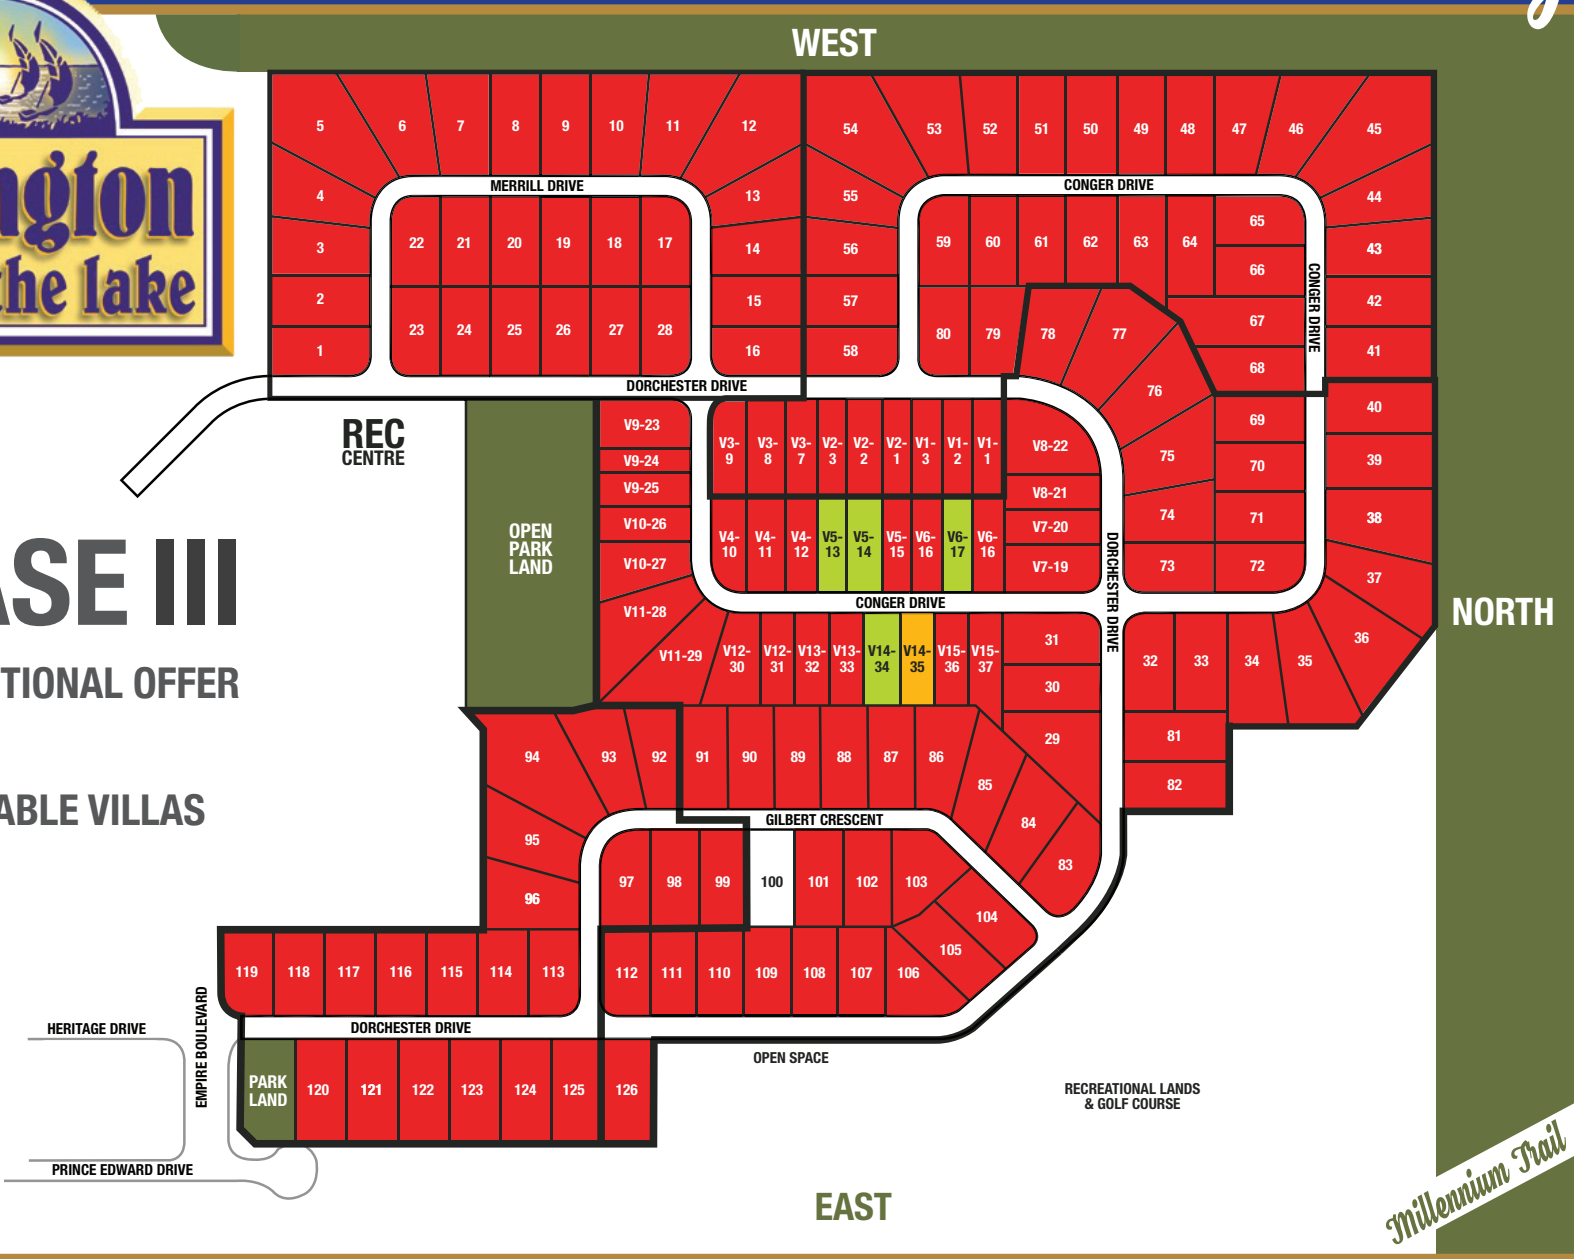

AN ACTIVE ADULT LIFESTYLE COMMUNITY IN *Prince Edward County*

PHASE III

- CONDITIONAL OFFER
- SOLD
- AVAILABLE VILLAS

1.800.353.7823
613.471.2001

OPEN 7 DAYS A WEEK!
Monday to Saturday: 10am – 5pm and Sunday: 11am – 4pm
63 Maplehurst Crescent Wellington ON K0K 3L0